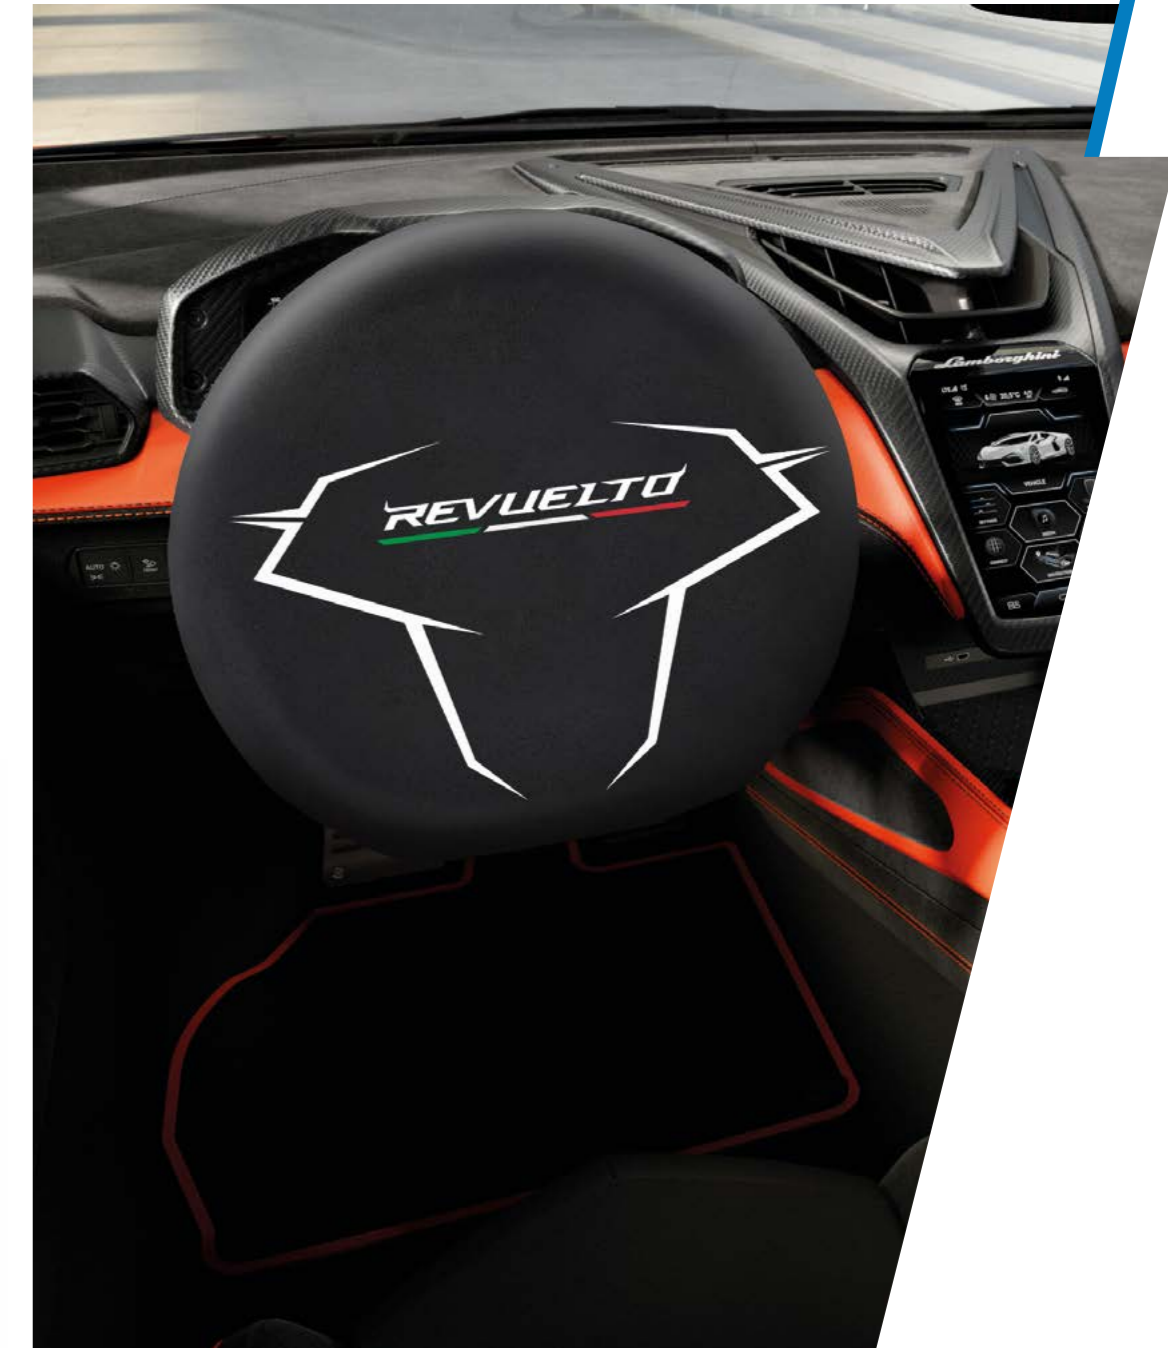

SEAT COVERS

Designed by Lamborghini Centro Stile, the Seat Covers for Lamborghini Revuelto are made of hard-wearing stretch fabric bearing the model's logo. This accessory is the perfect solution to take care of your vehicle even when it's not in use.