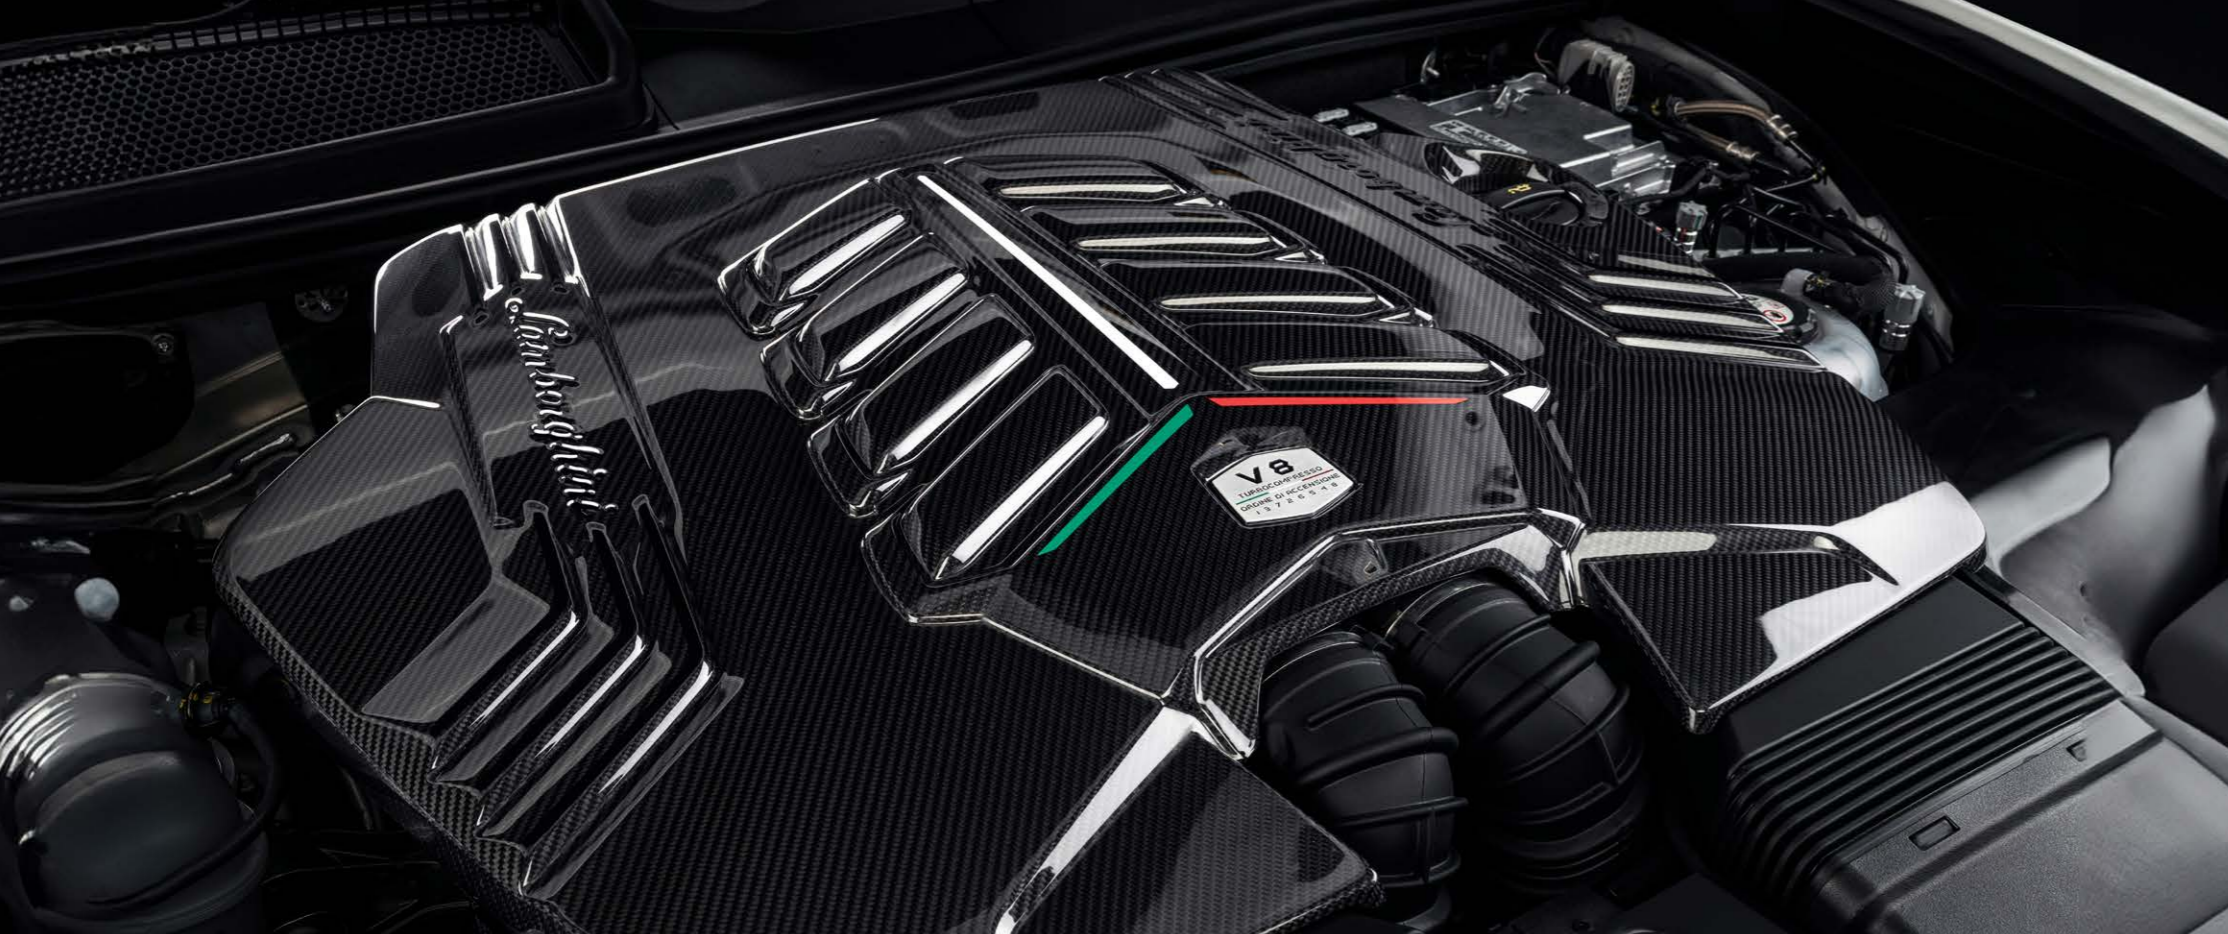

CARBON FIBER ENGINE BAY

The V8 engine is the heart of the Urus SE. The new engine bay is designed to be even more exclusive—made entirely of high-quality Lamborghini carbon fiber, it features multiple layers to protect the engine from high temperatures.

The design is the result of high-end Italian craftsmanship and represents the best way to exalt the sporty look of the Urus SE.

DOOR LIGHTS

The LED door lights project the Lamborghini logo on the ground—a detail that won't remain unnoticed. All you need to do is open your car door to be treated to a 3D projection of the iconic Lamborghini shield. The marque's insignia is now a beacon in the night thanks to this special effect.