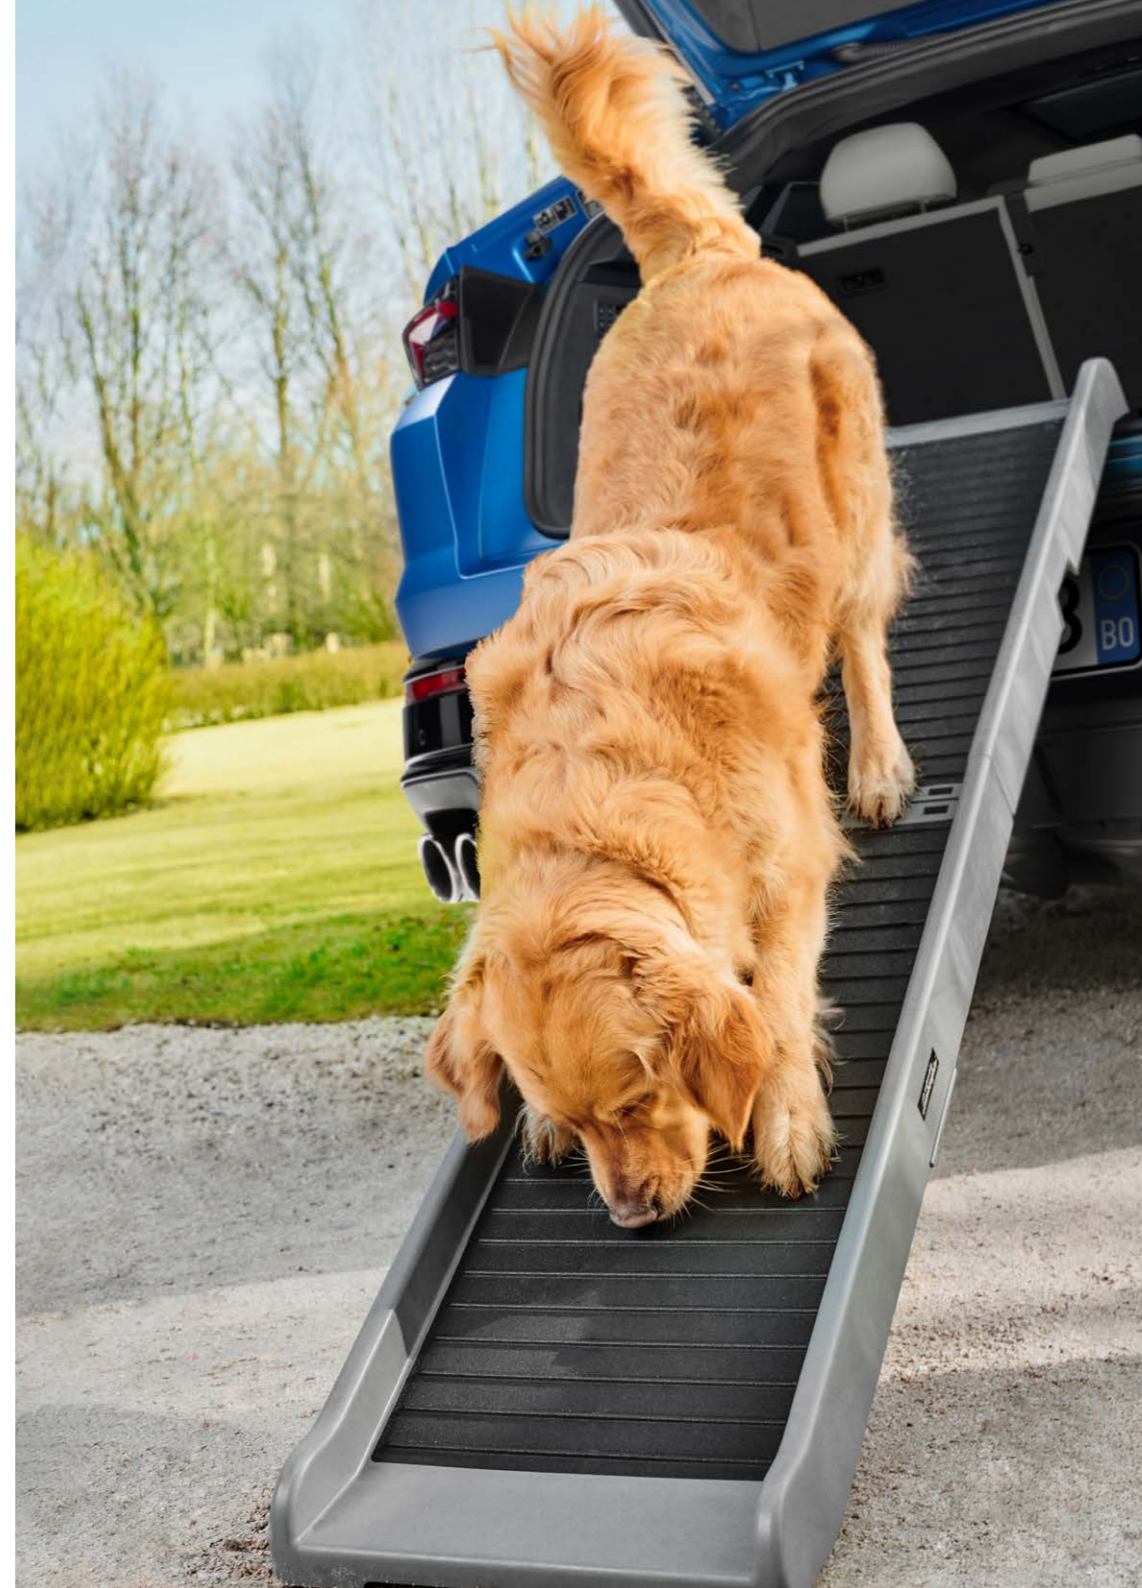

PET CARE KIT

More cabin space means more possibilities. Created for pet lovers, this accessory package features a variety of items to meet your every need and expectation: safety belts for maximum protection, accessibility ramps for ease of access to the luggage compartment, and a rear seat cover to avoid wear and tear. Available individually and in various permutations.